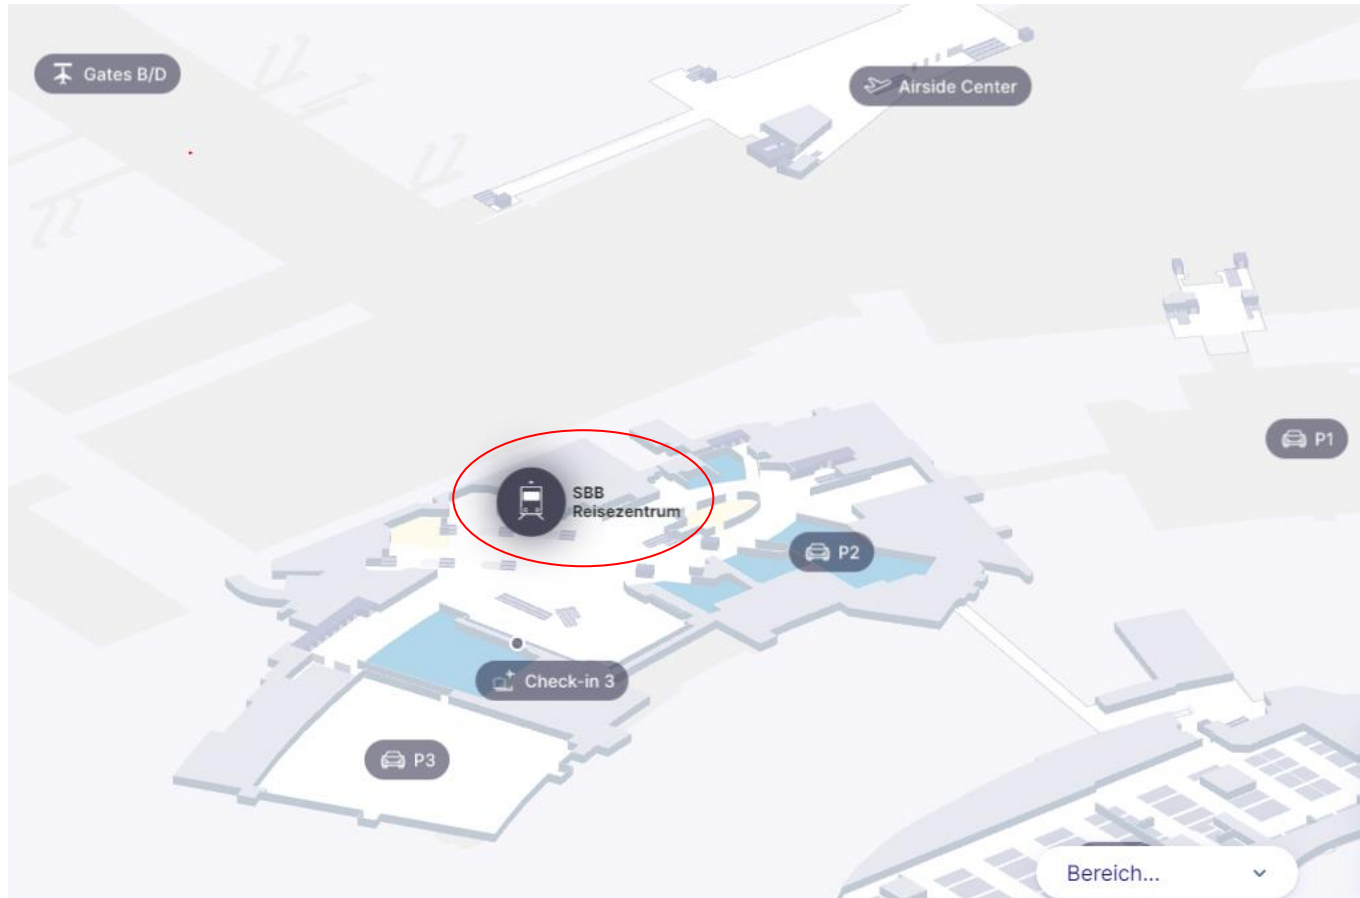

Select the preferred connection by clicking on the grey bar. This information appears. On which all information is indicated. (Example: departure, arrival, platform, in between stop (when you click on the **plus**), etc.).

Direction Lausanne
 08:18 ●————● 09:33 1 h 15 min 0 1. 2.

08:18 ● **Zürich Flughafen, Platform 4**
 1512 Direction Lausanne 1. 2. *TT* ✖ *FZ* *BZ* *FS* *RZ* *R* [Show train information](#)
 09:33 ● **Grenchen Süd, Platform 2**

The restaurant is not in operation.

Legends

- Low to average occupancy expected
- High occupancy expected
- Very high occupancy expected
- Masks mandatory for travellers aged 12 and over
- TT* Tilting train
- ✖ Restaurant
- BZ* Business zone in 1st class
- FS* Free Internet with the SBB FreeSurf app
- FZ* Family zone without play area
- RZ* Quiet zone in 1st class
- BICYCLES: Reservation required
- R* Place reservation possible

Under this link you can find the interactive map of the airport: <https://www.flughafen-zuerich.ch/en/passengers/practical/guidance/interactive-map>

Arrival in Grenchen

The train station (Grenchen Süd) is located right at the centre of Grenchen. From the station it is a 15-minutes' walk to the Tissot Velodrome (Address: Neumattstrasse 25, 2540 Grenchen, Switzerland).