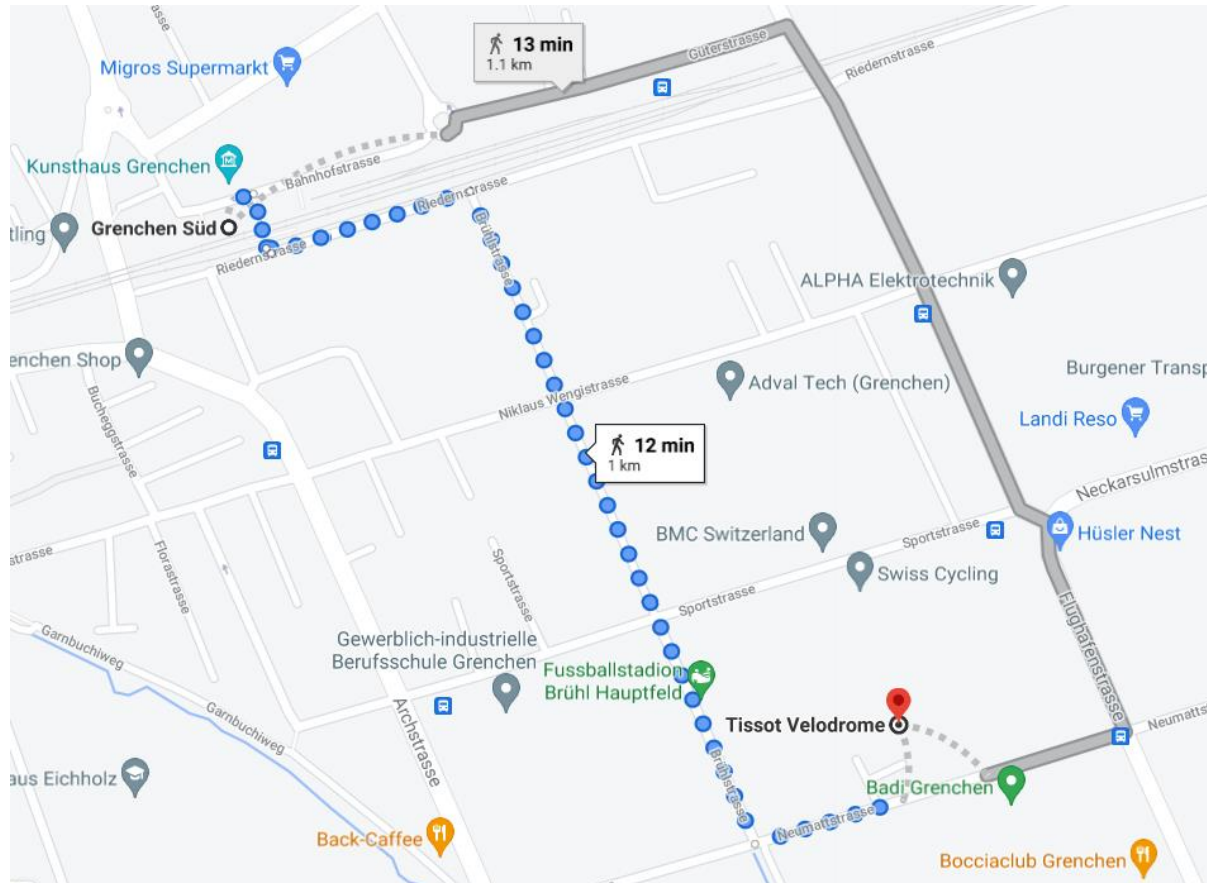

Tickets can be purchased either from ticket machines at any station, or at the SBB counter (only at larger stations).

Zurich Airport

The Train platforms are located in the basement floor of the airport arriving hall:

Under this link you can find the interactive map of the airport: <https://www.flughafen-zuerich.ch/en/passengers/practical/guidance/interactive-map>

Arrival in Grenchen

The train station (Grenchen Süd) is located right at the centre of Grenchen. From the station it is a 15-minutes' walk to the Tissot Velodrome (Address: Neumattstrasse 25, 2540 Grenchen, Switzerland).