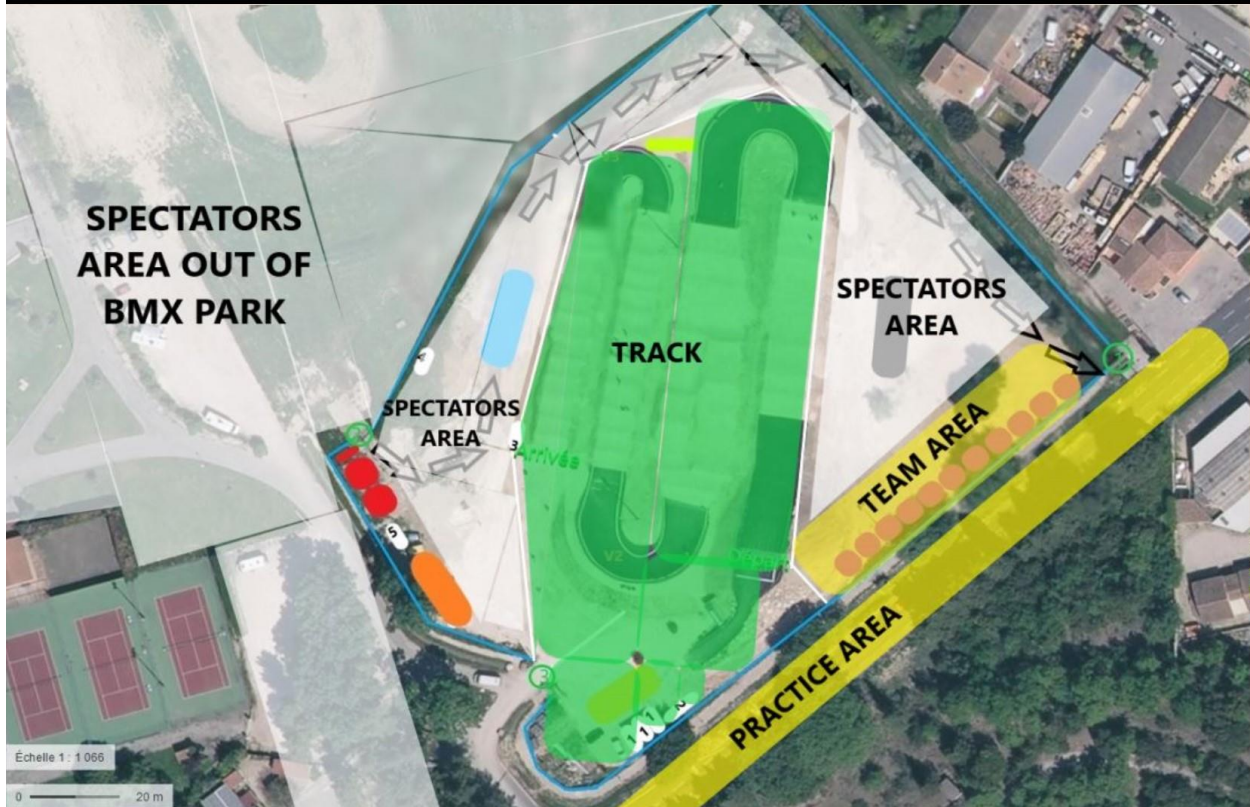

BMX INTERNATIONAL TRACK SARRIANS

COVID 19
PLEASE RESPECT THE SANITARY
RULES FOR EACH ZONE

WHITE ZONE

 NO OVERCROWDING

 WEAR THE MASK IS MANDATORY

 1 mt

KEEP THE DISTANCES OF AT LEAST 1 mt

YELLOW ZONE

 WEAR GLASSES IS RECOMMENDED

 WEAR THE MASK IS MANDATORY

 2 mt

INCREASE THE SAFETY DISTANCES AFTER EFFORT

TEAM AREA

GREEN ZONE

 WEAR GLASSES IS RECOMMENDED

 WEAR THE MASK IS MANDATORY

NO RIDERS

TRACK